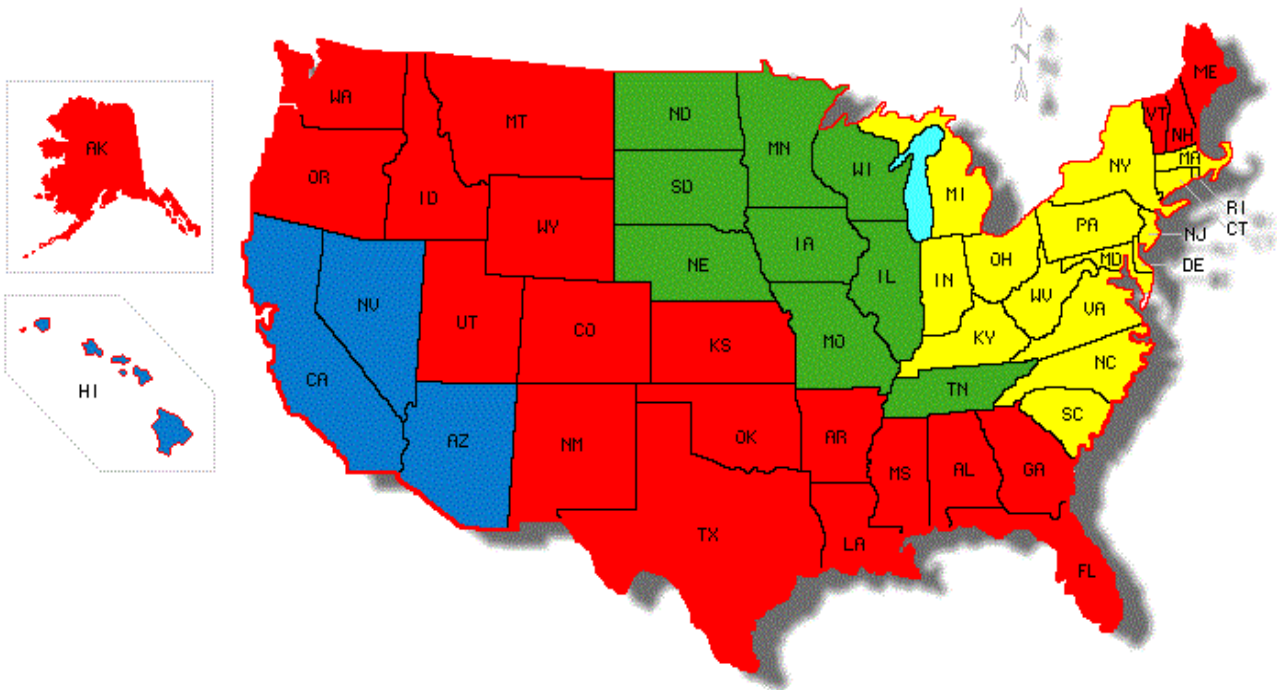

DMI Lockbox Network

NOTES:
Updated: 4-18-12

- - Pasadena, CA
- - Palatine, IL
- - Pittsburgh, PA
- - Dallas, TX

Commercial Department Lockbox

P.O. Box 535
Lake Zurich, IL 60047-0535

PO Box 7168 Pasadena, CA 91109-7168
AZ, CA, HI, NV
Alberta, British Columbia

PO Box 0054 Palatine, IL 60055-0054
IA, IL, MN, MO, ND, NE, SD, TN, WI
Manitoba, Ontario, Saskatchewan, Puerto Rico, Guam

PO Box 371306 Pittsburgh, PA 15250-7306
CT, DC, DE, IN, KY, MA, MD, MI, NC, NJ, NY, OH, PA, RI, SC, VA, WV
Quebec